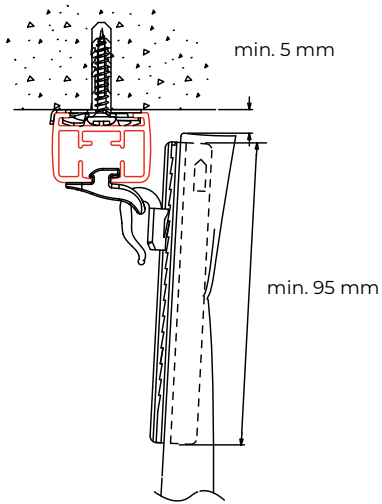

Mounting guideline

The distance between the brackets can vary depending on the following factors: the mounting surface (wood, concrete or plaster), the weight of the curtains and the curtain fabric production method, the specific application and the system usage intensity. General advice: with the curtains open, place additional brackets where the pleats bunch together. Also place additional brackets before and after bends.

6010 glider: