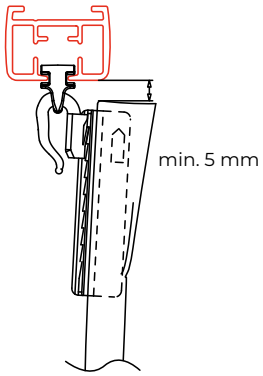

Wall mounting with adjustable extension bracket 6017, can be shortened from 15 to 7 cm.

Wall mounting with 6015

bracket code	a (mm)
6015-05	50
6015-07,5	75
6015-10	100

4010 glider:

Mounting guideline

The distance between the brackets can vary depending on the following factors: the mounting surface (wood, concrete or plaster), the weight of the curtains and the curtain fabric production method, the specific application and the system usage intensity. General advice: with the curtains open, place additional brackets where the pleats bunch together. Also place additional brackets before and after bends.