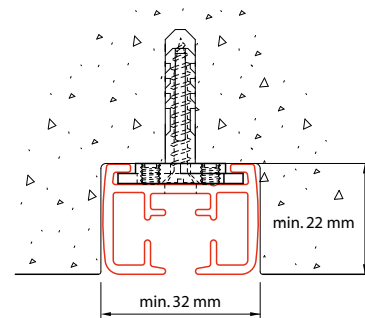

Concealed mounting on or in a ceiling with bracket 6055-3100-N-040

Ceiling mounting with bracket 6055-1000