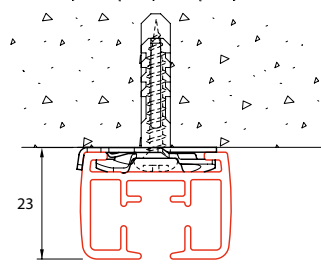

Mounting

Ceiling mounting with fixing clamp 6050: allow room for tightening the clamp.