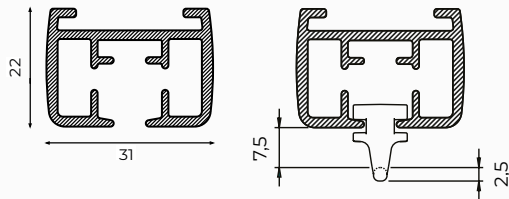

Standard colours

High quality, wear-resistant coating, highly colourfast, UV-resistant.
Other RAL colours & special coatings on request.

Features

Material:	aluminium
Colour:	white, natural metallic, black
Dimensions:	22 x 31 mm
Weight profile:	567 gr/m
Mounting:	wall or ceiling

Profile/ gliders specifications

Aluminium profile: Glider:

Colours with RAL code and lengths (m):

	RAL	4	5	6	7
white	9010	●		●	●
natural metallic	9006	●		●	●
black	9005	●		●	●

Mounting surface:

- wood
- masonry/concrete

Bracket type:

- ceiling bracket
- wall bracket
- spacer bracket

Bending:

bending radius	bending tool
R 20 cm	1015
R 30 cm	1015
R 40 cm	1015
R 50 cm	1015
R > 100 cm	1018

R 20 cm

R > 100 cm

Flow

The Qurails Flow System keeps pleats in curtains consistent. It can be used with small and wide channel tracks and, because of the broad assortment of components, it can be integrated in hand-drawn, cord-pulled and electrically operated systems.