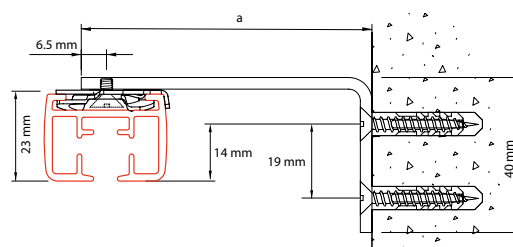

Mounting

Ceiling mounting with fixing clamp 6050: allow room for tightening the clamp.

Concealed mounting on or in a ceiling with bracket 6055-3100-N-040

Ceiling mounting with bracket 6055-1000

Wall mounting with bracket 6051

Wall mounting with adjustable extension bracket 6017, can be shortened from 15 to 7 cm.

Wall mounting with 6015

bracket code	a (mm)
6015-05	50
6015-07,5	75
6015-10	100

4010 glider:

Mounting guideline

The distance between the brackets can vary depending on the following factors: the mounting surface (wood, concrete or plaster), the weight of the curtains and the curtain fabric production method, the specific application and the system usage intensity. General advice: with the curtains open, place additional brackets where the pleats bunch together. Also place additional brackets before and after bends.