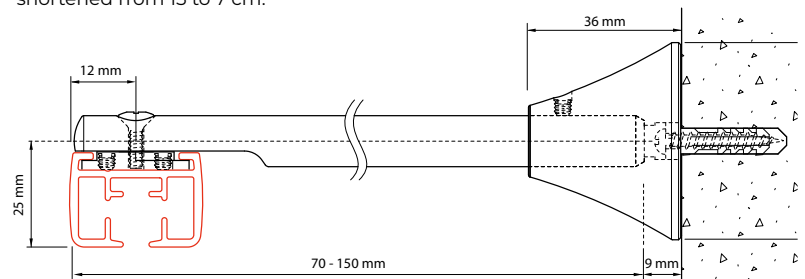

Mounting

Ceiling mounting with fixing clamp 6050: allow room for tightening the clamp.

Concealed mounting on or in a ceiling with bracket 6055-3100-N-040

Ceiling mounting with bracket 6055-1000

Wall mounting with bracket 6051

Wall mounting with adjustable extension bracket 6017, can be shortened from 15 to 7 cm.

Wall mounting with 6015

bracket code	a (mm)
6015-05	50
6015-07,5	75
6015-10	100

4010 glider:

Mounting guideline

The distance between the brackets can vary depending on the following factors: the mounting surface (wood, concrete or plaster), the weight of the curtains and the curtain fabric production method, the specific application and the system usage intensity. General advice: with the curtains open, place additional brackets where the pleats bunch together. Also place additional brackets before and after bends.