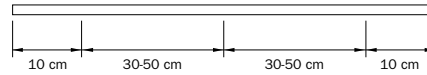

Wall mounting with adjustable extension bracket 6017, can be shortened from 15 to 7 cm.

Wall mounting with 6015

bracket code	a (mm)
6015-05	50
6015-07,5	75
6015-10	100

4010 glider:

Mounting guideline

The distance between the brackets can vary depending on the following factors: the mounting surface (wood, concrete or plaster), the weight of the curtains and the curtain fabric production method, the specific application and the system usage intensity. General advice: with the curtains open, place additional brackets where the pleats bunch together. Also place additional brackets before and after bends.