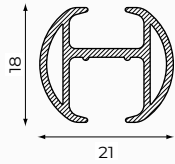

Profile/ gliderspecifications

Aluminium profile: