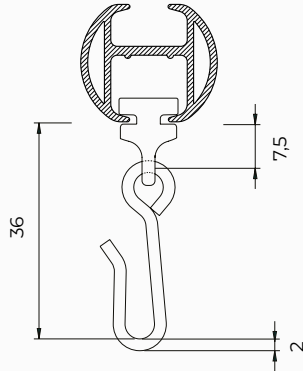

Profile/ gliderspecifications

Aluminium profile:

Glider:

Colours with RAL code and lengths (m):

	RAL	4	5	6	7
white	9010			•	
natural				•	

Mounting surface:

- wood
- masonry/concrete

Bracket type:

- ceiling bracket
- wall bracket
- spacer bracket

Bending:

bending radius	bending tool
R 10 cm	1015
R 15 cm	1015
R > 100 cm	1018