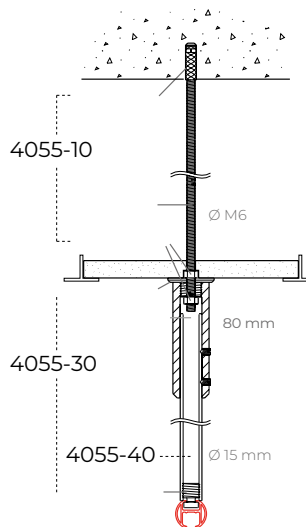

### Features

Material:	aluminium
Colour:	white, natural anodised
Dimensions:	18 x 21 mm
Weight profile:	274 gr/m
Mounting:	wall or ceiling

## Mounting

Ceilingmounting 4200  
with ceiling bracket 5153

Ceilingmounting 4200  
with suspension hanger 4254

Wall mounting 4200 with wall  
bracket 4249

Mounting 4200 with wall bracket  
5140

Ceiling mounting 4100, 5100 or 4200: threaded rod set 4055-10,  
suspension hanger tube 4055-40 and with fixing set 4055-30.

## Application example

Standard shower rail situations and  
suspension hanger positions

L-shaped (shower)

U-shaped (shower)

Special  
(for example corner baths)

L-shaped (bath)

Straight rail