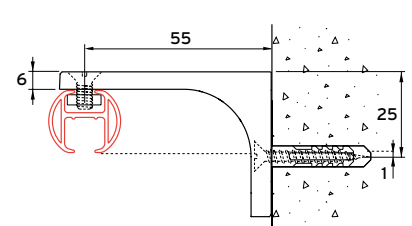

## Mounting

Ceilingmounting 4200  
with ceiling bracket 5153

Ceilingmounting 4200  
with suspension hanger 4254

Wall mounting 4200 with wall  
bracket 4249

Mounting 4200 with wall bracket  
5140

Ceiling mounting 4100, 5100 or 4200: threaded rod set 4055-10,  
suspension hanger tube 4055-40 and with fixing set 4055-30.

## Application example

Standard shower rail situations and  
suspension hanger positions

L-shaped (shower)

U-shaped (shower)

Special  
(for example corner baths)

L-shaped (bath)

Straight rail