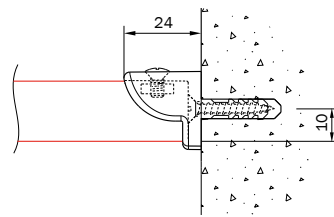

### Bending:

bending radius	bending tool
R 10 cm	1015
R 15 cm	1015
R > 100 cm	1018

## Mounting

Ceilingmounting 4200  
with ceiling bracket 5153

Ceilingmounting 4200  
with suspension hanger 4254

Wall mounting 4200 with wall  
bracket 4249

Mounting 4200 with wall bracket  
5140

Ceiling mounting 4100, 5100 or 4200: threaded rod set 4055-10,  
suspension hanger tube 4055-40 and with fixing set 4055-30.

## Application example

Standard shower rail situations and  
suspension hanger positions

L-shaped (shower)

U-shaped (shower)

Special  
(for example corner baths)

L-shaped (bath)

Straight rail