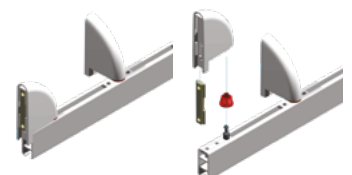

Specification guide

Material

- Aluminium EN AW-6060-T66.
- Anodised in accordance with the Qualanod standard.
- Powder coated in accordance with the Qualicoat standard.