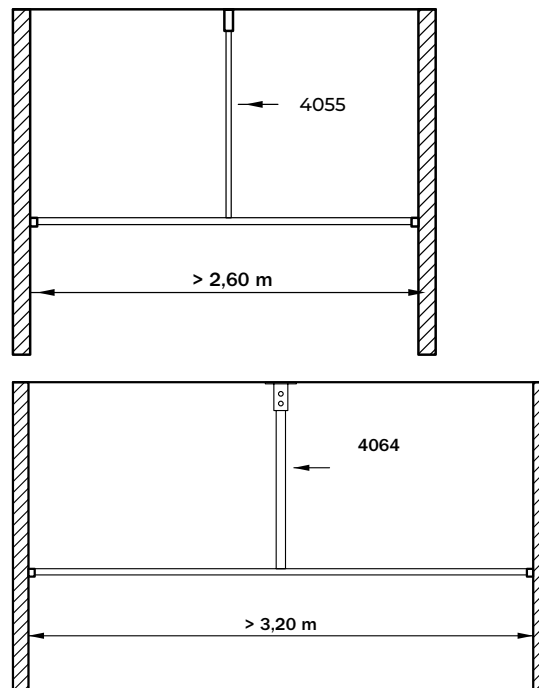

Application example

This drawing illustrates under what conditions a hanger tube 4064 are applied, and under what conditions a suspension hanger suffices. Important for sideward stability.