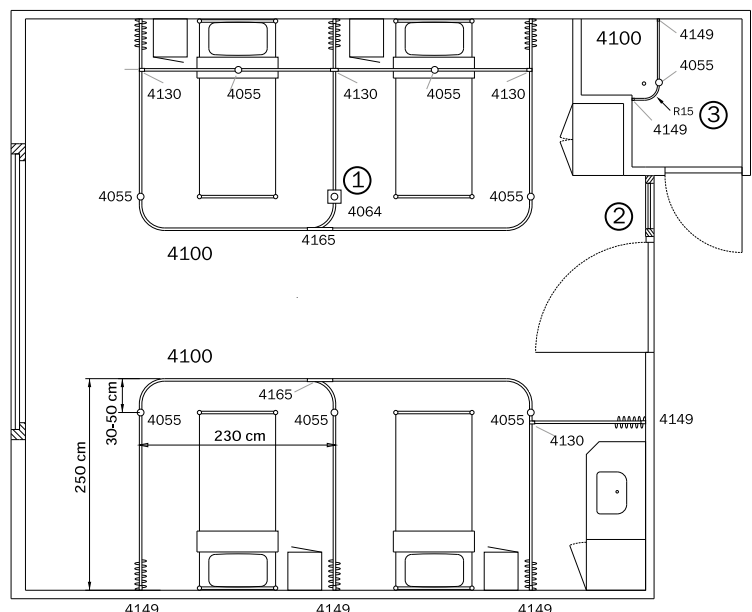

Bracket type:

- ceiling bracket
- wall bracket
- spacer bracket
- base plate
- suspension hanger

Bending:

bending radius	bending tool
R 15 cm	1015
R 20 cm	1015
R 30 cm	1015
R > 80 cm	1018

Application example

This drawing illustrates under what conditions a hanger tube 4064 are applied, and under what conditions a suspension hanger suffices. Important for sideward stability.

Example of a room with 4 beds and the 4100 system: