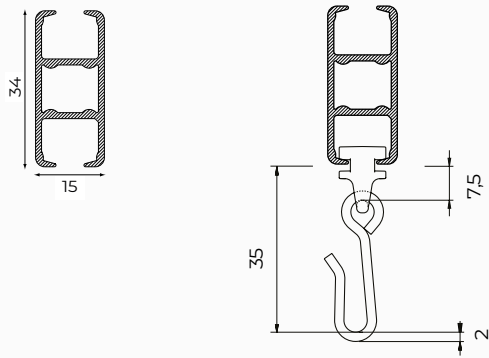

Profile/ gliders specifications

Aluminium profile: Glider: