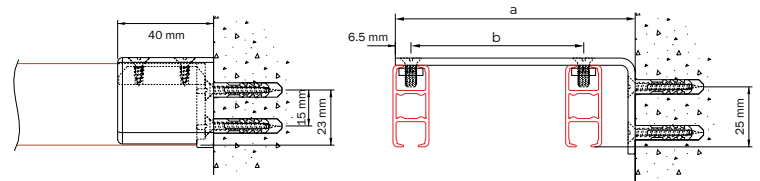

Bracket type:

- ceiling bracket
- wall bracket
- spacer bracket

Bending:

bending radius	bending tool
R 15 cm	1015
R 20 cm	1015
R 30 cm	1015
R > 80 cm	1018

R 15 cm

R > 80 cm

Flow

The Qurails Flow System keeps pleats in curtains consistent. It can be used with small and wide channel tracks and, because of the broad assortment of components, it can be integrated in hand-drawn, cord-pulled and electrically operated systems.

Mounting

Ceiling mounting with mini-suspension hanger 4254

Ceiling mounting with fixing plate 4135

Mounting with adjustable extension bracket 4217

Wall mounting with end bracket 4149 Wall mounting with extension bracket 4115

Application example

Mounting guideline

The distance between the brackets can vary depending on the following factors: the mounting surface (wood, concrete or plaster), the weight of the curtains and the curtain fabric production method, the specific application and the system usage intensity. General advice: with the curtains open, place additional brackets where the pleats bunch together. Also place additional brackets before and after bends.