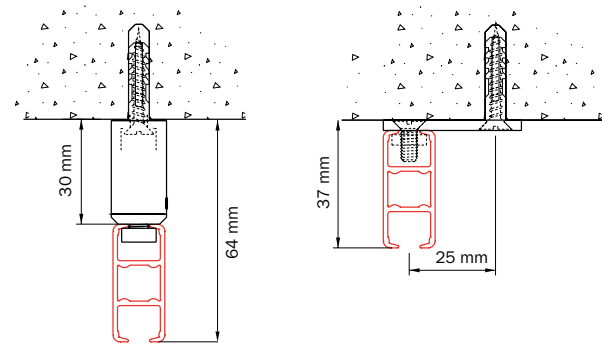

Mounting

Ceiling mounting with mini-suspension hanger 4254

Ceiling mounting with fixing plate 4135