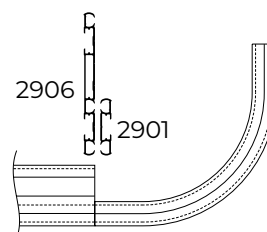

Application example

Combination of wide profiles like 2905 and 2906 with a 90-degree return 2901-R-W, 2 channel, joined with a connecting bridge 2952.