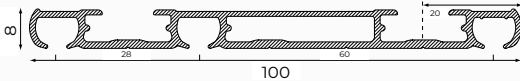

The Qurails 2906 multichannel profile is the ideal track for combining sheers and (blackout) curtains. Mount just one track to have three rail channels. Because of the low profile height of 8mm, the track is barely visible. The track can be quickly and easily mounted on a ceiling.

- The ideal track for combining sheers and lightweight or medium-heavy curtains.
- Suited for ceiling mounting
- Silent and smooth running.
- For return to be combined with the 2901-R

Standard colours

High quality, wear-resistant coating, highly colourfast, UV-resistant.
Other RAL colours & special coatings on request.

Features

Material:	aluminium
Colour:	white
Dimensions:	8 x 100 mm
Weight profile:	741 gr/m
Mounting:	ceiling

Profile specifications

Aluminium profile:

Glider:

Colours with RAL code and lengths (m):

	RAL	4	5	6	7
white	9010	•		•	

Mounting surface:

- wood
- masonry/concrete

Bracket type:

- screw mounting

Bending:

The 2906 cannot be bent; a separate return bend can, however, be mounted on the front channel of the 2901. The minimum bending radius of the 2901 is R20.