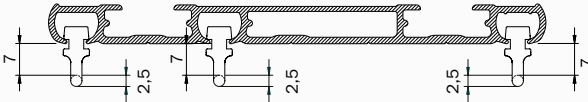

The Qurails 2906 multichannel profile is the ideal track for combining sheers and (blackout) curtains. Mount just one track to have three rail channels. Because of the low profile height of 8mm, the track is barely visible. The track can be quickly and easily mounted on a ceiling.

Features

Material:	aluminium
Colour:	white
Dimensions:	8 x 100 mm
Weight profile:	741 gr/m
Mounting:	ceiling

Profile specifications

Aluminium profile:

Glider:

Colours with RAL code and lengths (m):

	RAL	4	5	6	7
white	9010	•		•	

Mounting surface:

- wood
- masonry/concrete

Bracket type:

- screw mounting

Bending:

The 2906 cannot be bent; a separate return bend can, however, be mounted on the front channel of the 2901. The minimum bending radius of the 2901 is R20.