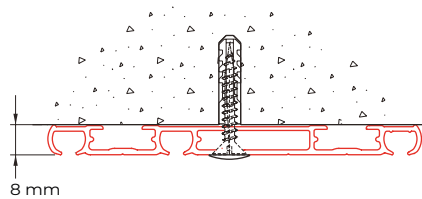

Mounting

Ceiling mounting of a pre-punched 2906 with 2914-WD screws with white caps.

Mounting guideline

drill hole distances	always 10cm	70 cm max. app. 60 cm avg.	70 cm max. app. 60 cm avg.	70 cm max. app. 60 cm avg.	70 cm max. app. 60 cm avg.	always 10cm