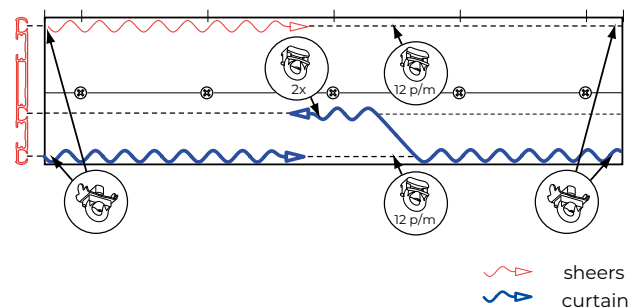

The distance between the brackets can vary depending on the following factors: the mounting surface (wood, concrete or plaster), the weight of the curtains and the curtain fabric production method, the specific application and the system usage intensity. General advice: with the curtains open, place additional brackets where the pleats bunch together. Also place additional brackets before and after bends.