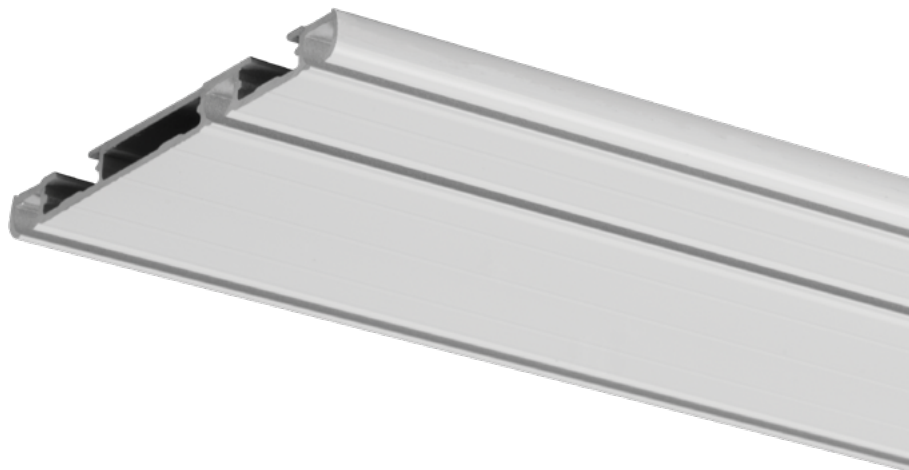

The Qurails 2906 multichannel profile is the ideal track for combining sheers and (blackout) curtains. Mount just one track to have three rail channels. Because of the low profile height of 8mm, the track is barely visible. The track can be quickly and easily mounted on a ceiling.

- The ideal track for combining sheers and lightweight or medium-heavy curtains.
- Suited for ceiling mounting
- Silent and smooth running.
- For return to be combined with the 2901-R

Standard colours

High quality, wear-resistant coating, highly colourfast, UV-resistant.
Other RAL colours & special coatings on request.

Features

Material:	aluminium
Colour:	white
Dimensions:	8 x 100 mm
Weight profile:	741 gr/m
Mounting:	ceiling

Profile specifications

Aluminium profile:

Glider:

Colours with RAL code and lengths (m):

	RAL	4	5	6	7
white	9010	•		•	

Flow

The Qurails Flow System keeps pleats in curtains consistent. It can be used with small and wide channel tracks and, because of the broad assortment of components, it can be integrated in hand-drawn, cord-pulled and electrically operated systems.