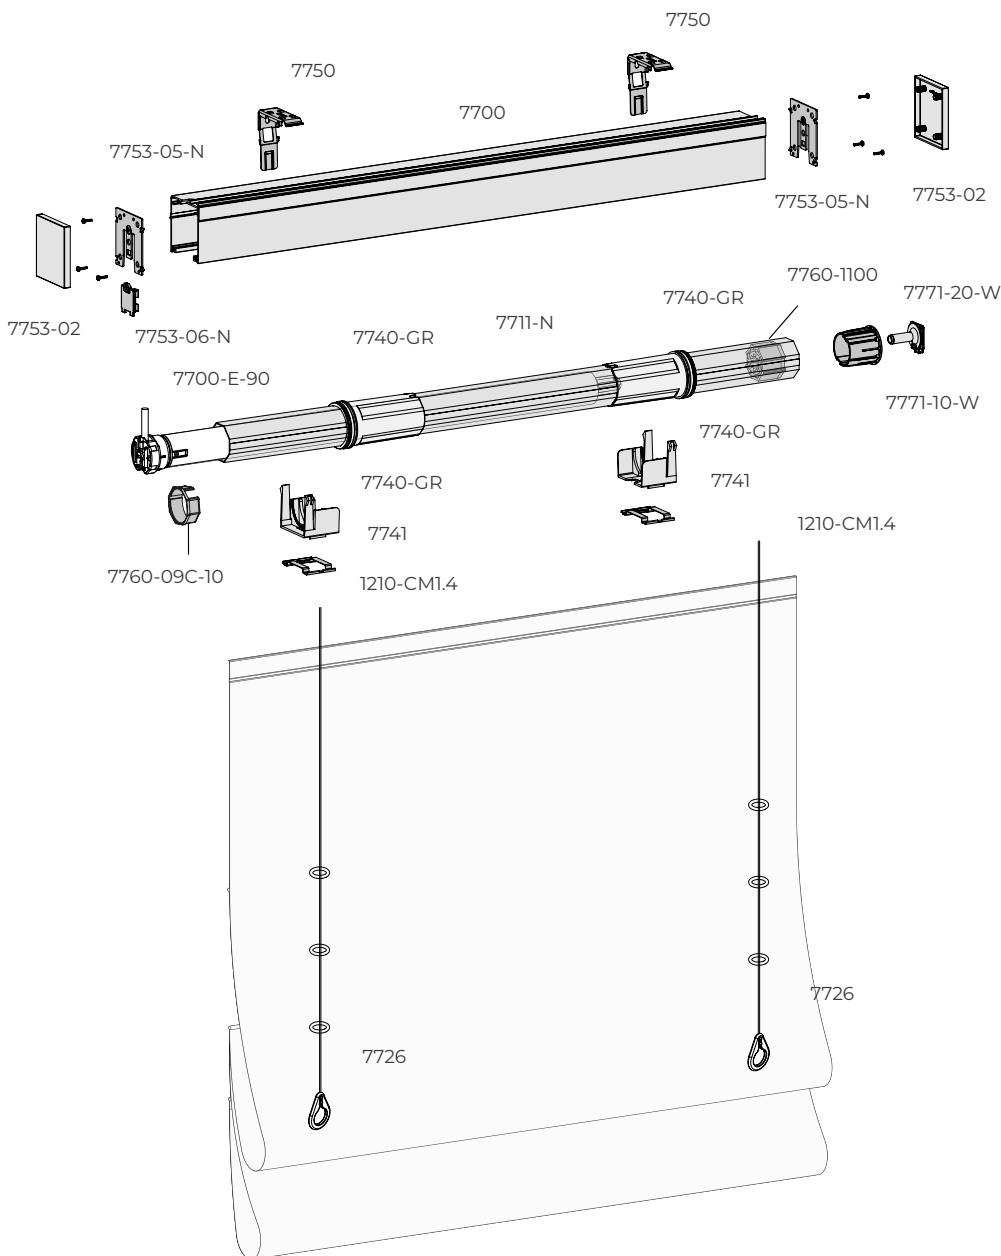

Standard colours

Features

Material:	aluminum
Color:	white, black
Dimensions:	59 x 67 mm
Weight profile:	976 gr/m
Mounting:	ceiling and wall

Wear-resistant coating of high quality, highly colorfast, UV-resistant.

Profile specifications

Aluminum profile:

'Hey Siri! Open the curtain'

Remotes

Curtain specifications

Max. height	Max. width	Max. weight
5,5 m	5,8 m	15,0 kg

Qurails[®]
Open a new experience