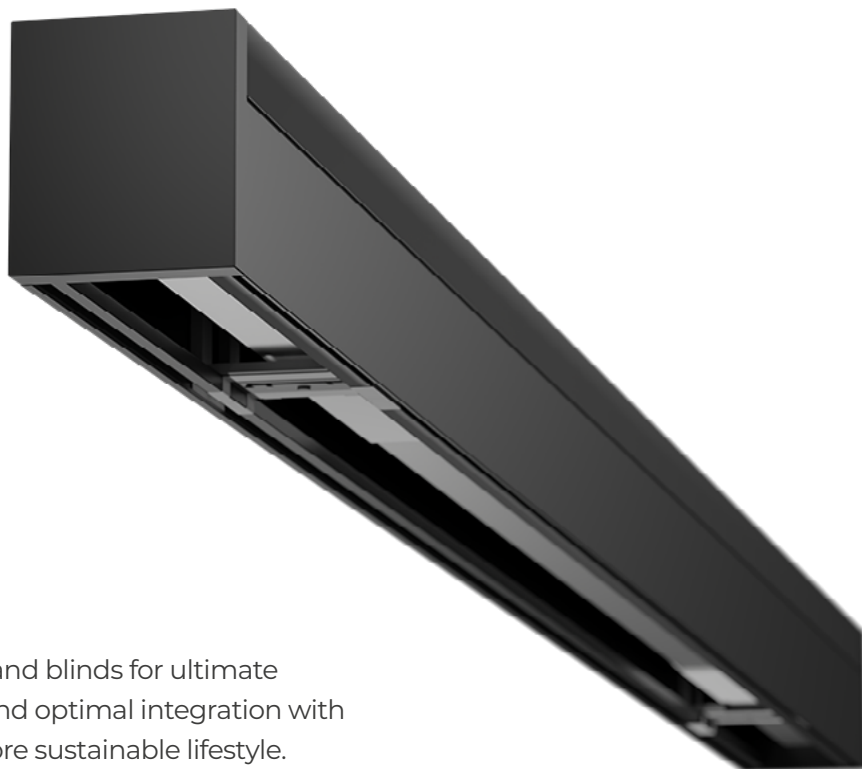

7700

Roman Blind System

for light and medium weight curtains

Smart in a minute

The Qurails 7700 is a system that is easy to install and operate. The system is available in combination with two different motor types and is particularly suitable for integration within a smart home environment.

- Thoughtful
- Great attention to detail
- High quality workmanship

Energy efficiency

Discover our advanced roman blinds for ultimate comfort, energy efficiency and optimal integration with other smart devices for a more sustainable lifestyle.

Safety

MotionBlinds Roman Blinds increase home security with automated timers and cordless technology, while integration with other smart home devices provides ultimate peace of mind and security.

Convenience

The Qurails 7700 offers convenience and comfort within a smart home system, where the curtains adjust to your daily rhythm and create desired atmosphere, from waking up with daylight to privacy on command. The convenient snap mount makes it very easy to install.

Standard colours

Features

Material:	aluminum
Color:	white, black
Dimensions:	59 x 67 mm
Weight profile:	976 gr/m
Mounting:	ceiling and wall

Wear-resistant coating of high quality, highly colorfast, UV-resistant.