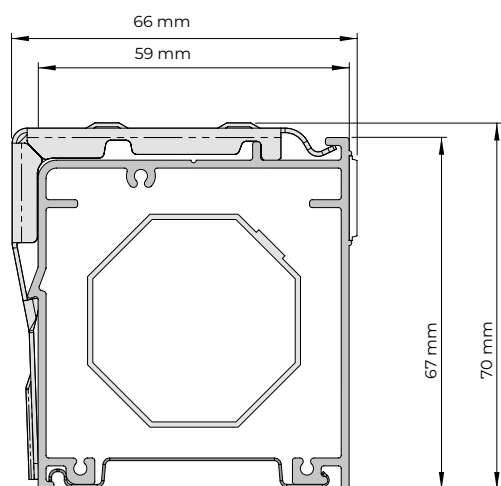

Standard colours

Features

Material:	aluminum
Color:	white, black
Dimensions:	59 x 67 mm
Weight profile:	976 gr/m
Mounting:	ceiling and wall

Wear-resistant coating of high quality, highly colorfast, UV-resistant.

Profile specifications

Aluminum profile:

'Hey Siri! Open the curtain'

Remotes

Curtain specifications

Max. height	Max. width	Max. weight
5,5 m	5,8 m	15,0 kg

Qurails[®]
Open a new experience