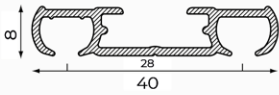

The Qurails 2901 rail you can create a perfect overlap, because of the low profile height of 8 mm, the track is barely visible. The rail has two parallel running rail channels, for a sleek look. The rail can be used in private homes or in projects.

Features

Material:	aluminium
Colour:	white
Dimensions:	8 x 40 mm
Weight profile:	274 gr/m
Mounting:	ceiling or window opening

Profile specifications

Aluminium profile:

Colours with RAL code and lengths (m):

	RAL	4	5	6	7
white	9010	•		•	

Mounting surface:

- wood
- masonry/concrete

Bracket type:

- screw mounting

Bending:

bendingradius	bending tool
R 20 cm	1015
R 25 cm	1015
R>150 cm	1018

R 20 cm	R > 150 cm
---------	------------

drill hole distances:	always 10cm	90cm max. ca. 80cm avg.	90cm max. ca. 80cm avg.	90cm max. ca. 80cm avg.	90cm max. ca. 80cm avg.	always 10cm

Specification guide

Material

- Aluminium EN AW-6060-T66.
- Anodised in accordance with the Qualanod standard.
- Powder coated in accordance with the Qualicoat standard.