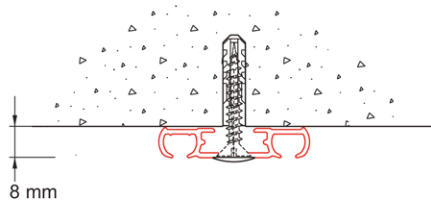

Features

Material:	aluminium
Colour:	white
Dimensions:	8 x 40 mm
Weight profile:	274 gr/m
Mounting:	ceiling or window opening

Profile specifications

Aluminium profile:

Colours with RAL code and lengths (m):

	RAL	4	5	6	7
white	9010	•		•	

Mounting surface:

- wood
- masonry/concrete

Bracket type:

- screw mounting

Bending:

bendingradius	bending tool
R 20 cm	1015
R 25 cm	1015
R>150 cm	1018

R 20 cm	R > 150 cm
---------	------------

Mounting

Ceiling mounting of a pre-punched 2901 with 2914-WD screws with white caps.

Mounting guideline

The distance between the brackets can vary depending on the following factors: the mounting surface (wood, concrete or plaster), the weight of the curtains and the curtain fabric production method, the specific application and the system usage intensity. General advice: with the curtains open, place additional brackets where the pleats bunch together. Also place additional brackets before and after bends.

drill hole distances:	always 10cm	90cm max. ca. 80cm avg.	90cm max. ca. 80cm avg.	90cm max. ca. 80cm avg.	90cm max. ca. 80cm avg.	always 10cm

Specification guide

Material

- Aluminium EN AW-6060-T66.
- Anodised in accordance with the Qualanod standard.
- Powder coated in accordance with the Qualicoat standard.