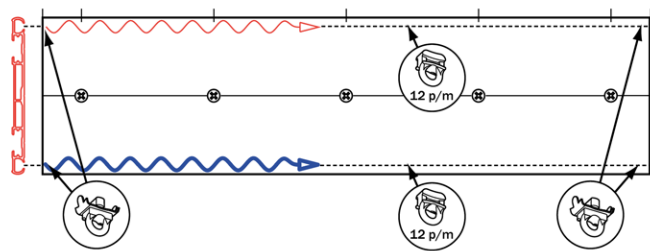

	RAL	4	5	6	7
white	9010	•		•	

Mounting surface:

- wood
- masonry/concrete

Bracket type:

- screw mounting

Bending:

bendingradius	bending tool
R 20 cm	1015
R 25 cm	1015
R>150 cm	1018

R 20 cm	R > 150 cm
---------	------------

Mounting

Ceiling mounting of a pre-punched 2901 with 2914-WD screws with white caps.

Mounting guideline

The distance between the brackets can vary depending on the following factors: the mounting surface (wood, concrete or plaster), the weight of the curtains and the curtain fabric production method, the specific application and the system usage intensity. General advice: with the curtains open, place additional brackets where the pleats bunch together. Also place additional brackets before and after bends.

drill hole distances:	always 10cm	90cm max. ca. 80cm avg.	90cm max. ca. 80cm avg.	90cm max. ca. 80cm avg.	90cm max. ca. 80cm avg.	always 10cm

Specification guide

Material

- Aluminium EN AW-6060-T66.
- Anodised in accordance with the Qualanod standard.
- Powder coated in accordance with the Qualicoat standard.