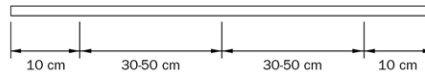

Mounting guideline

The distance between the brackets can vary depending on the following factors: the mounting surface (wood, concrete or plaster), the weight of the curtains and the curtain fabric production method, the specific application and the system usage intensity. General advice: with the curtains open, place additional brackets where the pleats bunch together. Also place additional brackets before and after bends.

drill hole distances:	always 10cm	90cm max. ca. 80cm avg.	90cm max. ca. 80cm avg.	90cm max. ca. 80cm avg.	90cm max. ca. 80cm avg.	always 10cm