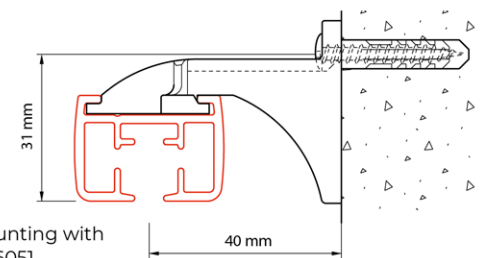

The Flow System can also be used with curved curtain tracks. For further information, see the Flow product data sheet.

Specification guide

Material

- Aluminium EN AW-6060-T66.
- Anodised in accordance with the Qualanod standard.
- Powder coated in accordance with the Qualicoat standard.

Mounting

Ceiling mounting with fixing clamp 6050: allow room for tightening the clamp.

Concealed mounting on or in a ceiling with bracket 6055-2000

Ceiling mounting with bracket 6055-1000

Wall mounting with bracket 6051