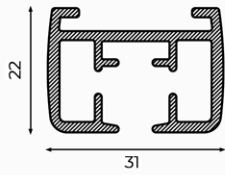

Standard colours

Features

Material:	aluminium
Colour:	white, natural metallic, black
Dimensions:	22 x 31 mm
Weight profile:	567 gr/m ¹
Mounting:	wall or ceiling

High quality, wear-resistant coating, highly colourfast, UV-resistant.
Other RAL colours & special coatings on request.

Profile specifications

Aluminium profile:

Colours with RAL code and lengths (m):

	RAL	4	5	6	7
white	9010	●		●	●
natural metallic	9006	●		●	●
black	9005			●	

Mounting surface:

- wood
- masonry/concrete

Bracket type: