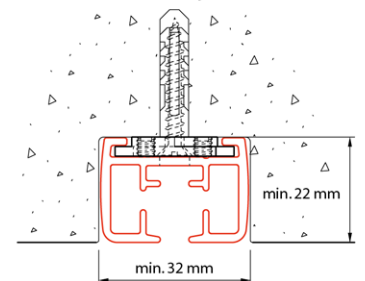

Concealed mounting on or in a ceiling with bracket 6055-2000