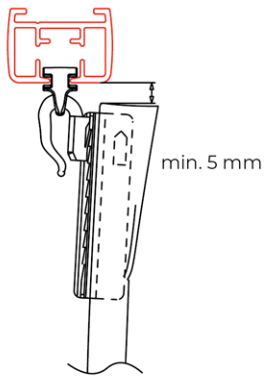

6010 glider: