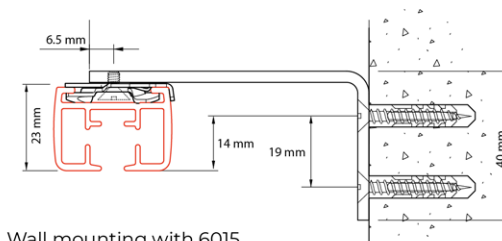

Mounting

Ceiling mounting with fixing clamp 6050: allow room for tightening the clamp.

Concealed mounting on or in a ceiling with bracket 6055-2000

Ceiling mounting with bracket 6055-1000

Wall mounting with bracket 6051

Wall mounting with adjustable extension bracket 6017, can be shortened from 15 to 7 cm.

Wall mounting with 6015

6010 glider:

Mounting guideline

The distance between the brackets can vary depending on the following factors: the mounting surface (wood, concrete or plaster), the weight of the curtains and the curtain fabric production method, the specific application and the system usage intensity. General advice: with the curtains open, place additional brackets where the pleats bunch together. Also place additional brackets before and after bends.