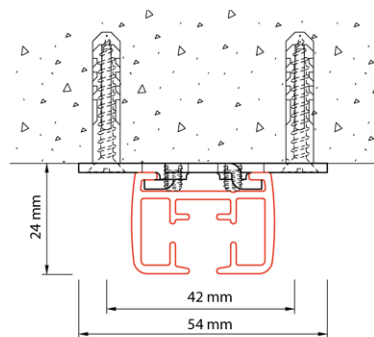

Ceiling mounting with bracket 6055-1000