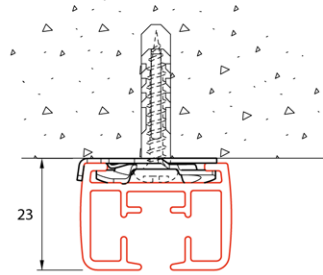

Mounting

Ceiling mounting with fixing clamp 6050: allow room for tightening the clamp.