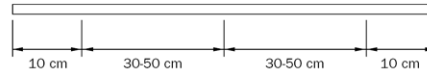

Wall mounting with adjustable extension bracket 6017, can be shortened from 15 to 7 cm.

Wall mounting with 6015

6010 glider:

Mounting guideline

The distance between the brackets can vary depending on the following factors: the mounting surface (wood, concrete or plaster), the weight of the curtains and the curtain fabric production method, the specific application and the system usage intensity. General advice: with the curtains open, place additional brackets where the pleats bunch together. Also place additional brackets before and after bends.