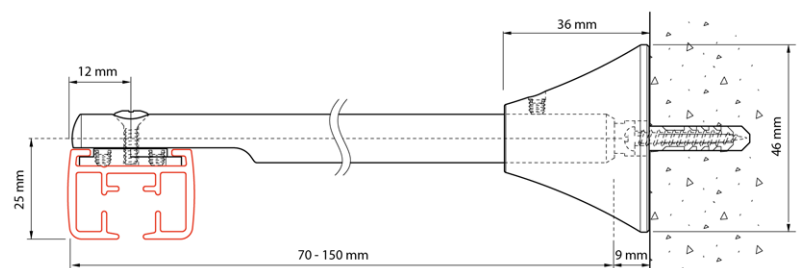

Mounting

Ceiling mounting with fixing clamp 6050: allow room for tightening the clamp.

Concealed mounting on or in a ceiling with bracket 6055-2000

Ceiling mounting with bracket 6055-1000

Wall mounting with bracket 6051

Wall mounting with adjustable extension bracket 6017, can be shortened from 15 to 7 cm.

Wall mounting with 6015

6010 glider:

Mounting guideline

The distance between the brackets can vary depending on the following factors: the mounting surface (wood, concrete or plaster), the weight of the curtains and the curtain fabric production method, the specific application and the system usage intensity. General advice: with the curtains open, place additional brackets where the pleats bunch together. Also place additional brackets before and after bends.