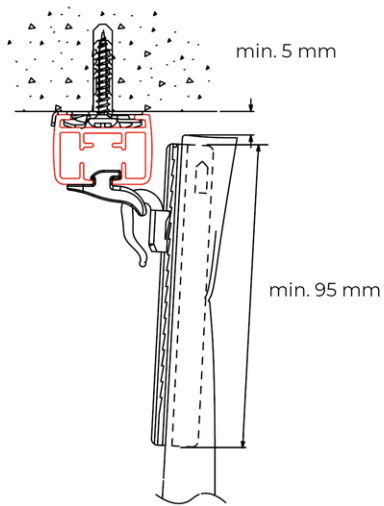

Mounting guideline

The distance between the brackets can vary depending on the following factors: the mounting surface (wood, concrete or plaster), the weight of the curtains and the curtain fabric production method, the specific application and the system usage intensity. General advice: with the curtains open, place additional brackets where the pleats bunch together. Also place additional brackets before and after bends.

4010 glider: