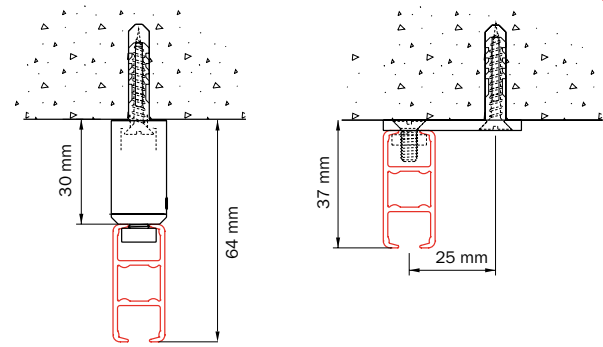

Mounting

Ceiling mounting with mini-suspension hanger 4254

Ceiling mounting with fixing plate 4135