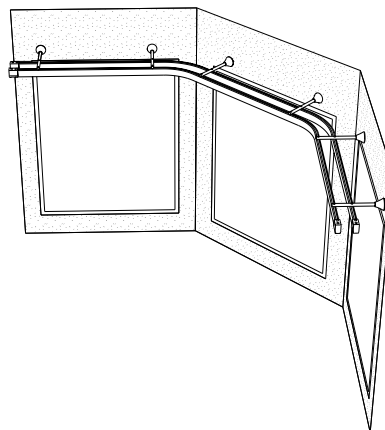

Application example

Mounting guideline

The distance between the brackets can vary depending on the following factors: the mounting surface (wood, concrete or plaster), the weight of the curtains and the curtain fabric production method, the specific application and the system usage intensity. General advice: with the curtains open, place additional brackets where the pleats bunch together. Also place additional brackets before and after bends.