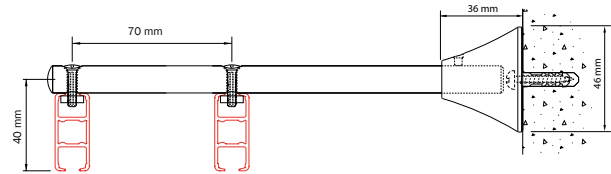

Mounting with adjustable extension bracket 4217