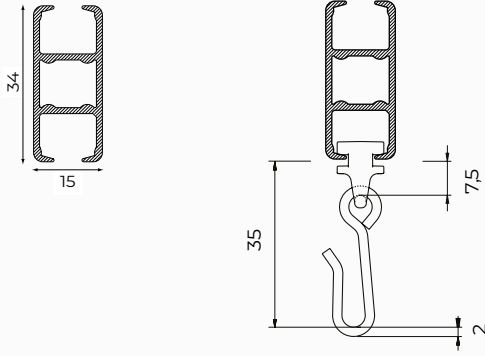

Profile/ gliders specifications

Aluminium profile: Glider:

Colours with RAL code and lengths (m):

	RAL	4	5	6	7	7,5
white	9010		•	•	•	•
naturel			•	•		•
black	9005			•	•	

Surface:

- wood
- masonry/
  concrete

Bracket type:

- ceiling bracket
- wall bracket
- spacer bracket

Bending:

bending radius	bending tool
R 15 cm	1015
R 20 cm	1015
R 30 cm	1015
R > 80 cm	1018

R 15 cm

R > 80 cm

Flow

The Qurails Flow System keeps pleats in curtains consistent. It can be used with small and wide channel tracks and, because of the broad assortment of components, it can be integrated in hand-drawn, cord-pulled and electrically operated systems.

The Flow System can also be used with curved curtain tracks. For further information, see the Flow [product data sheet](#).

Specification guide

Material

- Aluminium EN AW-6060-T66.
- Anodised in accordance with the Qualanod standard.
- Powder coated in accordance with the Qualicoat standard.