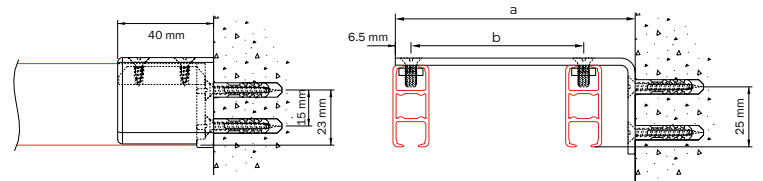

Mounting

Ceiling mounting with mini-suspension hanger 4254

Ceiling mounting with fixing plate 4135

Mounting with adjustable extension bracket 4217

Wall mounting with end bracket 4149 Mounting with extension bracket 4115

Application example

Mounting guideline

The distance between the brackets can vary depending on the following factors: the mounting surface (wood, concrete or plaster), the weight of the curtains and the curtain fabric production method, the specific application and the system usage intensity. General advice: with the curtains open, place additional brackets where the pleats bunch together. Also place additional brackets before and after bends.